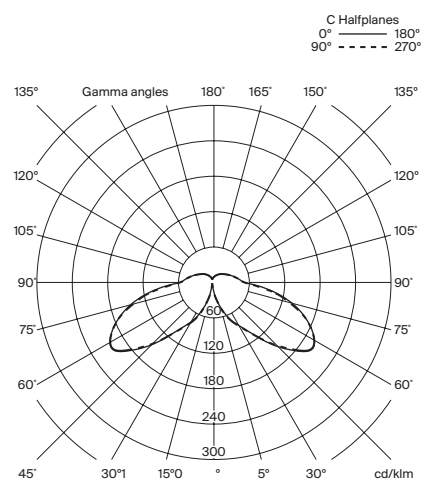

Maija

Ilmari Tapiovaara. 1955
Table lamps

Tapiovaara said that “it is impossible to create a new object without a point of reference—and nature is the best and closest manual for the industrial designer; whether in terms of the object’s purpose, that is, its functional requirements, or in terms of shape, colour, material and adequate proportion”. In 1955, when Alvar Aalto was the dominant figure of Helsinki’s cultural life, Ilmari Tapiovaara presented himself as the first Finnish non-architect designer. An expert in chairs and furniture, he created his sole and unique household lamp: Maija.

The Maija collection conveys the feeling of light in Baltic cities, where the streets are barely illuminated, apart from the light beaming through the windows of homes and shops: from the inside, outwards. Inspired by this, Tapiovaara created a honeycomb structure composed of stacked metal discs that filters out its happy inner light. The Maija bee was a very popular cartoon character in those years. Offered by Santa & Cole in its original pale pink version or white version.

General description:

Metallic lampshade finished in matte white or satin nude rose.
Brass legs finished in matte.
Diffuser in white translucent methacrylate.

Technical information:

European version: Light source included (dimmable)
American version: Recommended dimmable light source (not included)
LED Module

Rated input wattage: 12 W
Operating voltage: 24 VDC
CCT : 2.700 K
CRI: 90
Lifetime: 40.000 h
Luminous flux: 346 lm

Built-in adjustable LED.
Dimmer included.
Suitable only for indoor use.
Always use this light source.

Input voltage : 90 ~ 264 Vac.
(50 Hz / 60 Hz). According to destination.